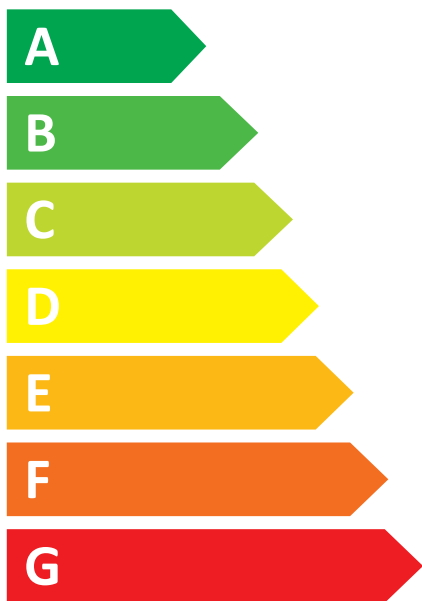

ENERG

 **Romio**

RWF2492M

A

49 kWh / 

9,0 kg

3:48

36 L