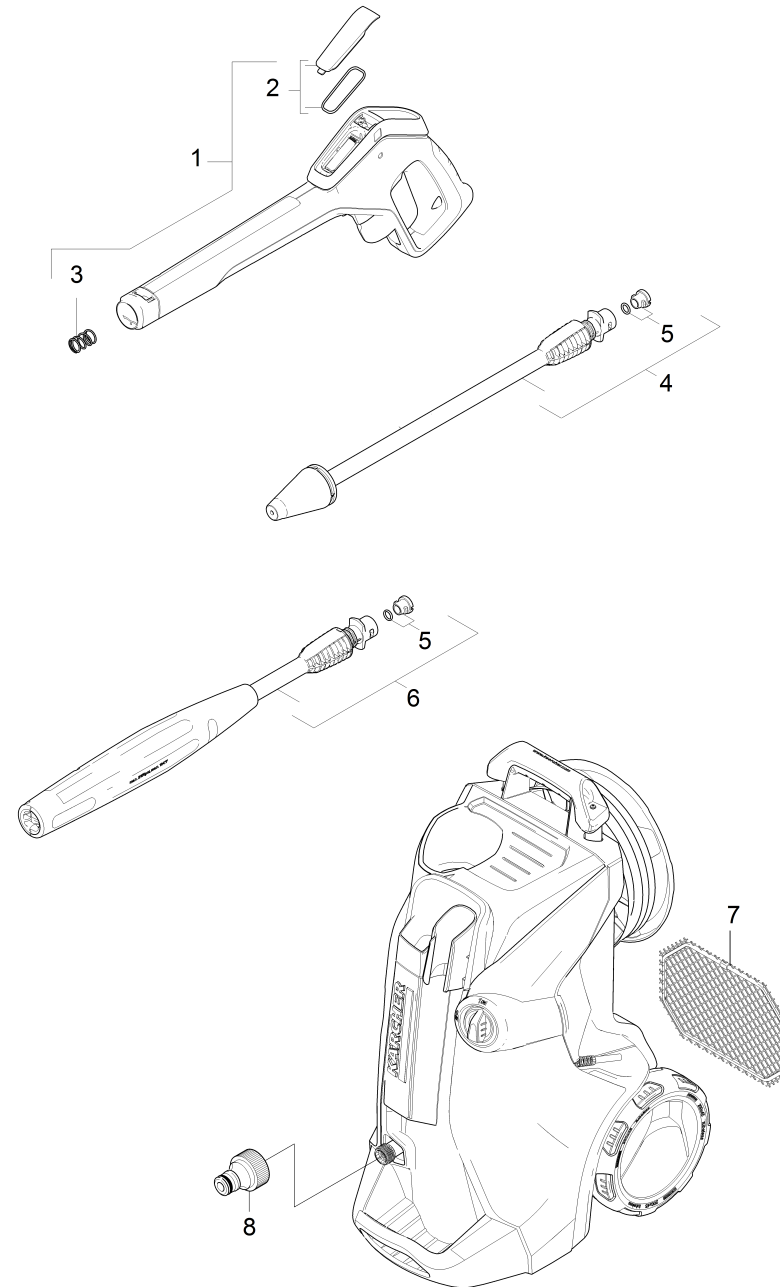

210 Short spare parts list (1.324-100.3)

Home and Garden \ High pressure cleaner cold water \ Electric motor \ K 4 \ K 4 Premium Full Control *EU \ Short spare parts list

210 Short spare parts list (1.324-100.3)

Home and Garden \ High pressure cleaner cold water \ Electric motor \ K 4 \ K 4 Premium Full Control *EU \ Short spare parts list

POS	Article no.	Description	Quantity	Unit
1	2.885-478.0	Spare part set G 145 Q Full Control	1.000	ST
2	2.885-470.0	Spare part set cover battery	1.000	ST
3	5.332-464.0	Pressure spring	1.000	ST
4	4.764-068.0	DB 145 FC Rotor Nozzle 0285	1.000	ST
5	2.640-729.0	O-Ring seal set	2.000	ST
6	4.760-024.0	VP 145 FC Vario Power Jet 026	1.000	ST
7	9.002-435.0	Accessory net	1.000	ST
8	6.465-031.0	Connection 3/4	1.000	ST